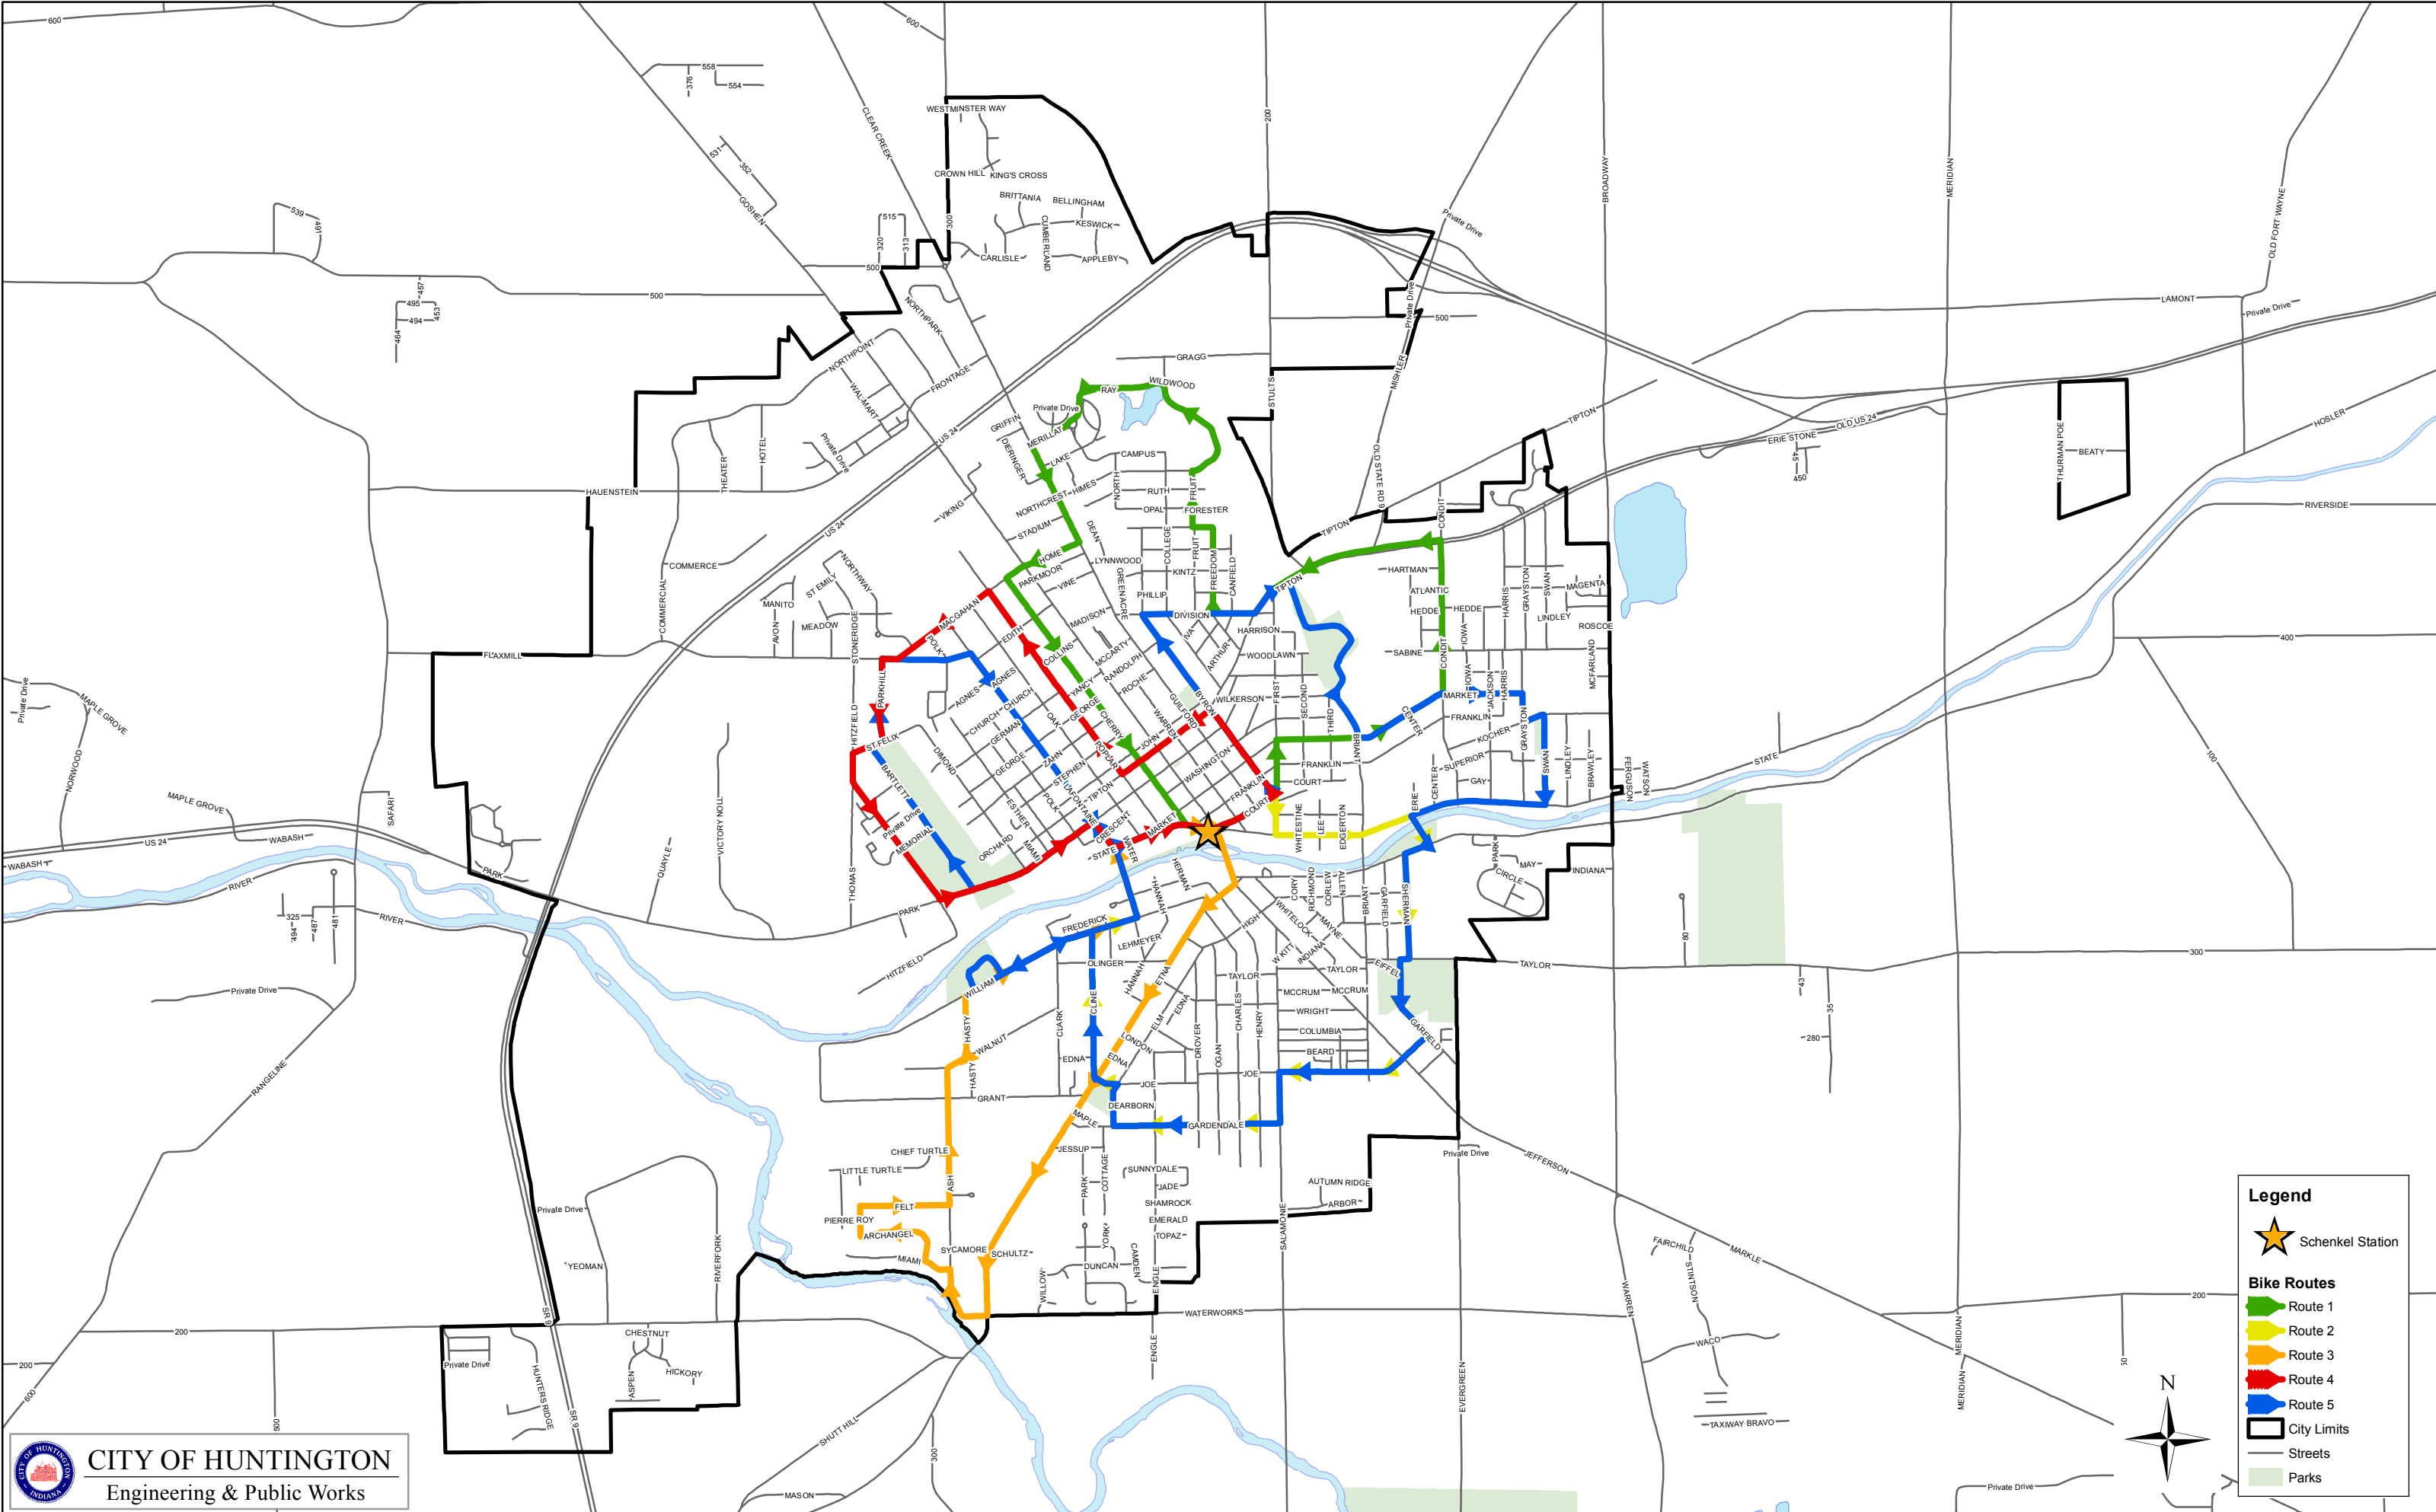

City of Huntington Bike Routes

Legend

- Schenkel Station
- Bike Routes**
 - Route 1
 - Route 2
 - Route 3
 - Route 4
 - Route 5
- City Limits
- Streets
- Parks